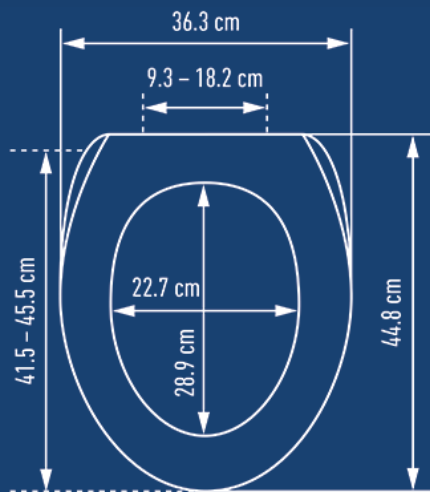

Polypropylène Deco Arles