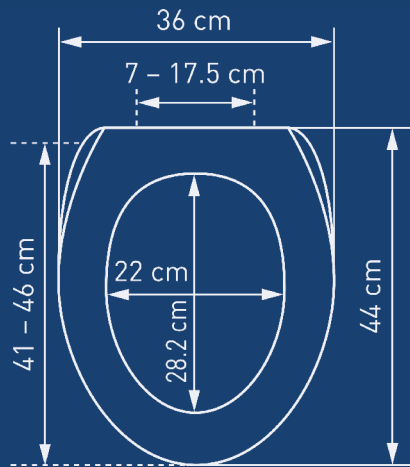

Nice Slow Down
Rose

Nice Slow Down
Cow

Nice Slow Down
Fides

Nice Slow Down
Palm

Duroplast Perth

Perth LED Slow Down - blanc

Duroplast Sidney

Sidney LED Slow Down - blanc