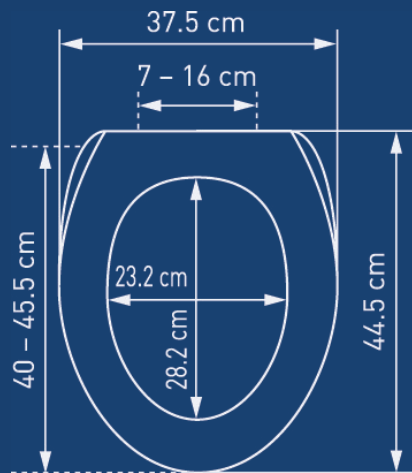

Nice Slow Down
Rose

Nice Slow Down
Cow

Nice Slow Down
Fides

Nice Slow Down
Palm

Duroplast Perth

Perth LED Slow Down - blanc

Duroplast Sidney

Sidney LED Slow Down - blanc