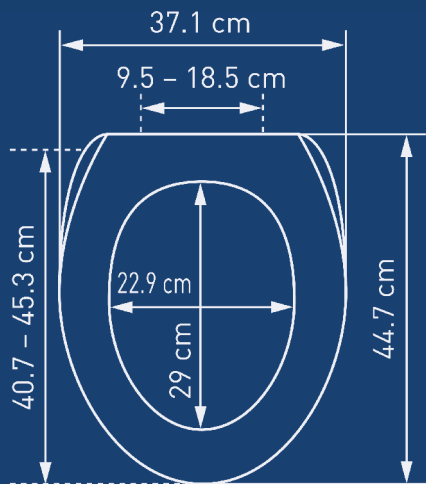

Comfort Slow Down - blanc

Duroplast Race

Race Slow Down - blanc

Race Slow Down - noir

Polypropylen

Family Tino Slow Down - blanc

Metz Slow Down - blanc

Perca Slow Down - blanc