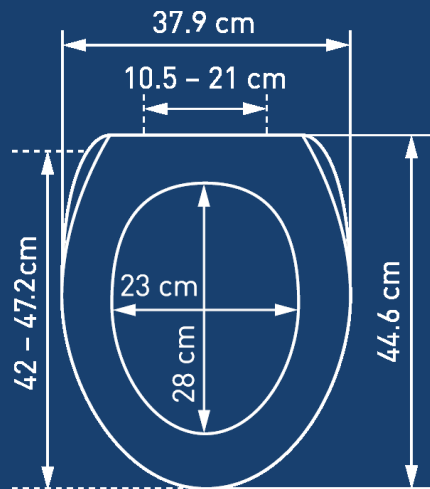

Gondo Slow Down
Goldvreneli noir