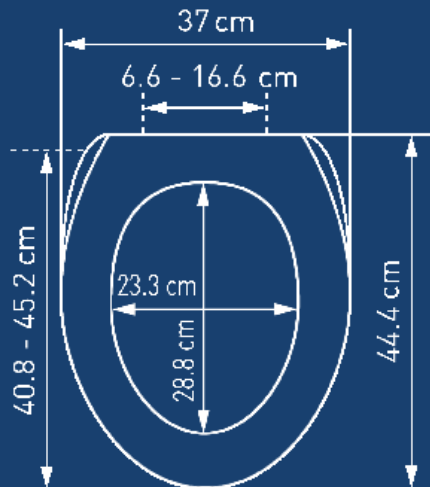

Wood Dresden

Dresden Slow Down - Bamboo