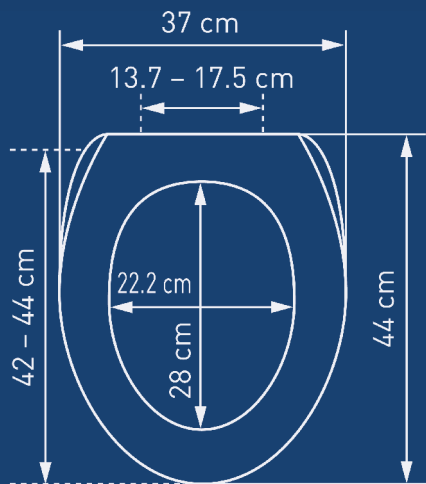

Duroplast Dresden

Comfort Slow Down - blanc