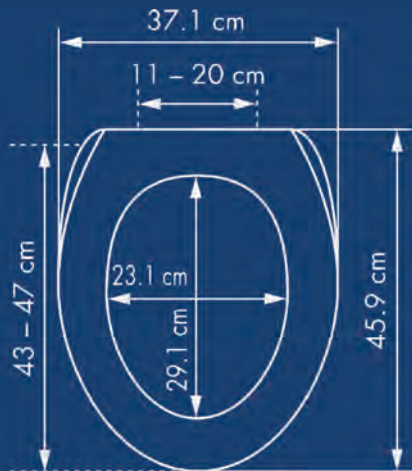

Lyon Slow Down
Dark Bamboo

Wood Menton

Menton LED Slow Down Elephant

Menton LED Slow Down Night beach

Menton LED Slow Down blanc

Wood Bilbao

Bilbao Slow Down - blanc

Bilbao Slow Down - taupe